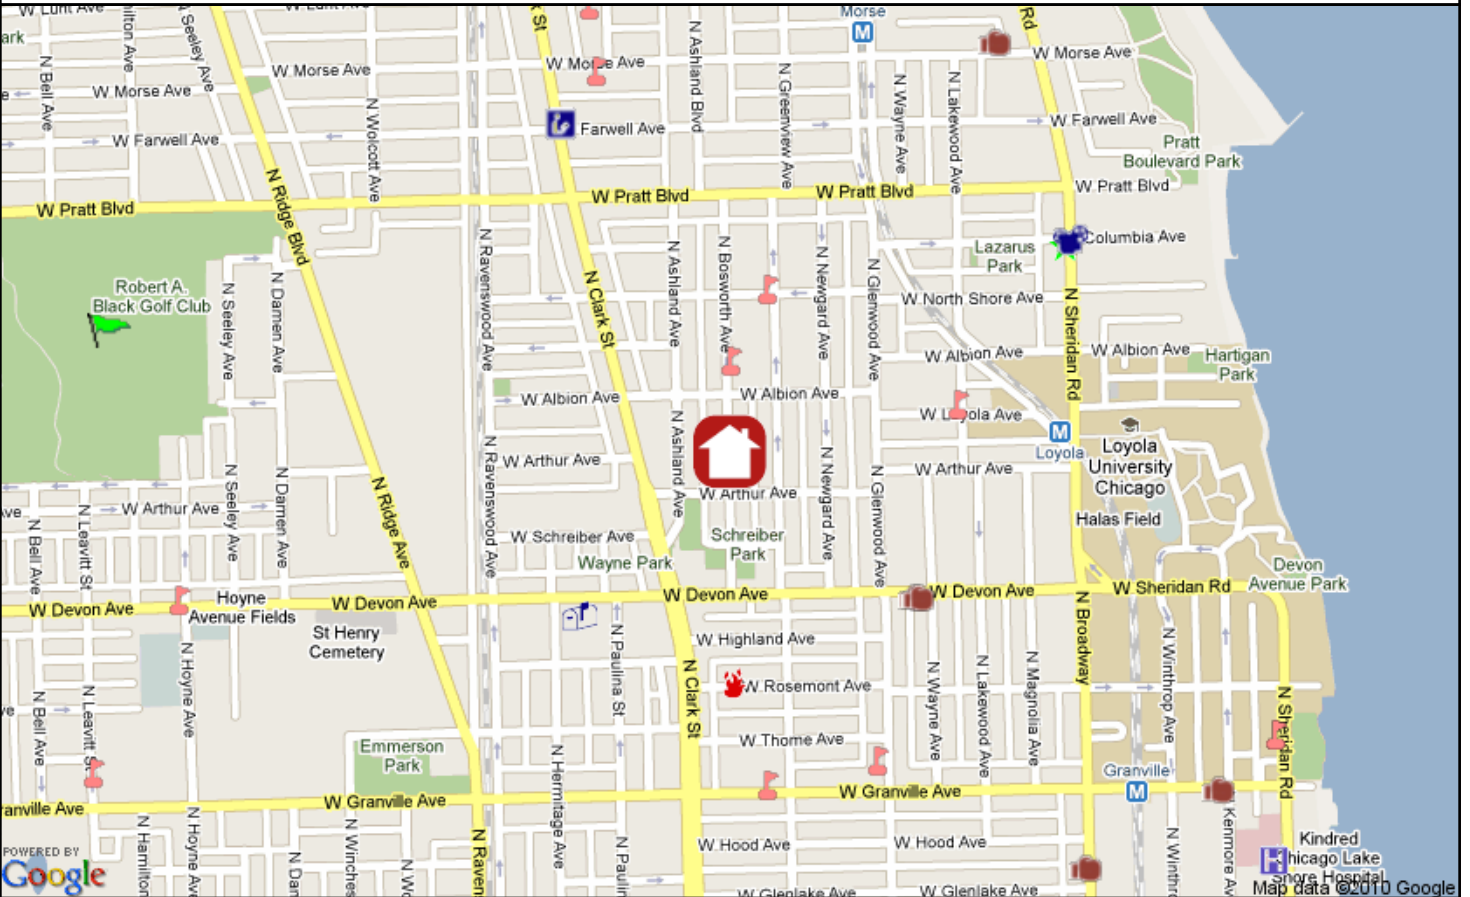

Home-Turf Report for 6525 N. Bosworth #3 Chicago, IL 60626

Prepared by: Mary Ellen Kuehl // The Kuehl Group, Inc. // (773) 327-5753

© 2001-2010 Home-Turf Marketing Systems, L.L.C. // Visit www.hometurfonline.com or call (800) 689-1652

City Ward#: 40

Alderman: Patrick J. O'Connor
5850 N. Lincoln Ave., 60659, 773-769-1140

Nearest Public High Schools:

Sullivan High, 6631 N Bosworth Av, 0.1mi N
Senn High School, 5900 N Glenwood Ave, 0.8mi S

Nearest Private High Schools:

St Gregory High, 1677 W Bryn Mawr Ave, 1.2mi S
St. SchScholastica, 7416 N Ridge Blvd, 1.3mi NW
HACC, 7647 N Paulina Ave, 1.4mi N

Nearest Public Elementary Schools:

Kilmer Elem., 6700 N Greenview Av, 0.2mi N
Hayt Elem., 1518 W Granville Av, 0.4mi S

Nearest Private Elementary Schools:

Chicago Waldorf, 1300 W Loyola Ave, 0.3mi E
Northside Catholic Acd., 6216 N Glenwood Ave, 0.4mi SE

Nearest Daycare Centers:

High Ridge YMCA, 2424 W Touhy Ave, 1.4mi NW
Building Bridges South-East Asia Ctr, 1112 W Foster Ave,
1.8mi S
Childtime Learning Center, 355 Ridge Ave, 1.8mi NW

Nearest Public Library:

Rogers Park, 6907 N Clark St, 312-744-0156, 0.5mi NW

Nearest Hospital:

Kindred Chicago Lakeshore, 6130 N Sheridan Rd, 0.9mi SE

Nearest Major Grocery Stores:

Dominick's, 6009 N Broadway St, 0.8mi SE
Jewel, 5516 N Clark St, 1.3mi S
Dominick's, 1763 W Howard, 1.3mi N

Nearest Movie Theaters:

400 Theater, 6746 N Sheridan Rd, 0.5mi NE
FunAsia Devon, 6341 N McCormick Rd, 2.2mi W

Nearest Health Clubs:

Curves, 1354 W Devon Ave, 0.3mi SE
Chi-Town Shakti, 1343 W Devon Ave, 0.3mi SE

Nearest Starbucks:

6738 N Sheridan Rd, 0.5mi NE

Nearest CTA Station:

Loyola, Red Line, 0.4mi E

Nearest Metra Station:

Rogers Park, 0.7mi NW

Nearest Fire Station:

0.3mi S

- Starbucks
- Health Club
- Dog Park
- Day Care
- Major Grocery
- Library
- Hospital
- Post Office
- Theater
- Fire Station
- School
- CTA Station
- Metra Station
- City Park

Home-Turf Marketing Systems, L.L.C. and the users of Home-Turf assume no responsibility for any loss or impact resulting from the use of this information. No representations are made regarding the accuracy of the information provided. All data is subject to change and should be verified with local sources.